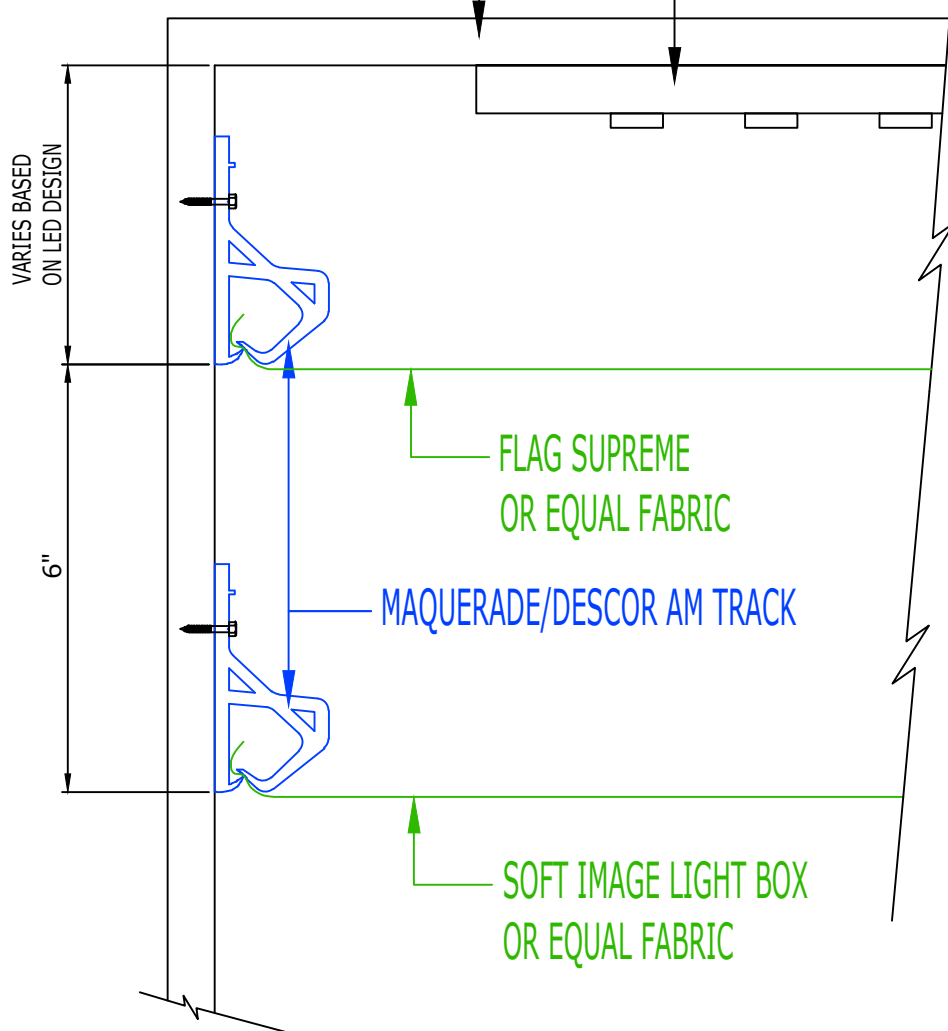

EXISTING CEILING BY OTHERS,
MUST BE CONSISTENT IN
COLOR TO PREVENT SHADOWING

LED LIGHTING
(BY OTHERS)

*PLEASE SEE MBI MASQUERADE DESCOR TECHNICAL ASSEMBLY INSTRUCTIONS